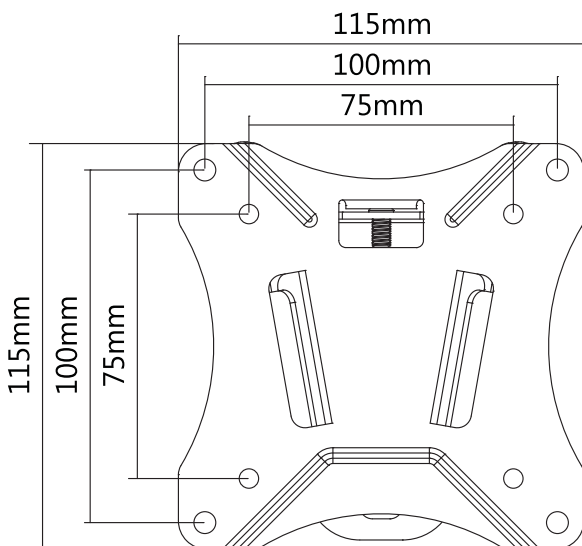

## Fixed TV Wall Mount for 13"-27" TV

Art. No.: BP0073

Ultra slim with 2-pieces easy installation design, compatible with VESA standard max. 100x100

### Features:

- » Super strong mounting brackets: Solid-reinforced Cold Steel, durable product with maximum capacity of 25kg
- » Ultra Slim just 12.5mm from the wall
- » Compatible with VESA 75x75mm, 100x100mm
- » Easy to install
- » Fit for 13-27 inch LED, LCD, plasma TV, PC Monitor screens

## Fixed TV Wall Mount for 13"-27" TV

Art. No.: BP0073

### Specification:

Screen Size	13"-27"
Rated Load	25kg/55lbs
VESA	75x75, 100x100
Distance to the wall	12.5mm
Material	Steel
Color	Black
Product Size	115 x 115 x 12.5mm