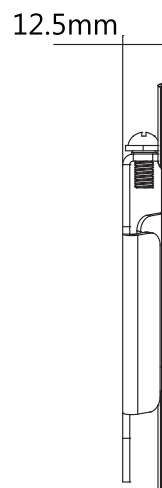

## Fixed TV Wall Mount for 13"-27" TV

Art. No.: BP0073

Ultra slim with 2-pieces easy installation design, compatible with VESA standard max. 100x100

### Features:

- » Super strong mounting brackets: Solid-reinforced Cold Steel, durable product with maximum capacity of 25kg
- » Ultra Slim just 12.5mm from the wall
- » Compatible with VESA 75x75mm, 100x100mm
- » Easy to install
- » Fit for 13-27 inch LED, LCD, plasma TV, PC Monitor screens

## Fixed TV Wall Mount for 13"-27" TV

Art. No.: BP0073

### Specification:

Screen Size	13"-27"
Rated Load	25kg/55lbs
VESA	75x75, 100x100
Distance to the wall	12.5mm
Material	Steel
Color	Black
Product Size	115 x 115 x 12.5mm