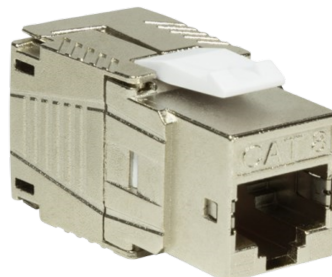

Conector keystone Hembra
RJ45 Blind. Patch Panel FTP CAT 8.1

Ref.	Presentación
KJ58C08	Bolsa 1/10/100