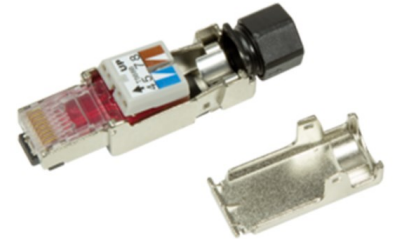

Conector FTP sin herramienta

Ref.	Presentación	CAT	
MP0040	Granel	6A	
MP0080	Granel	8.1