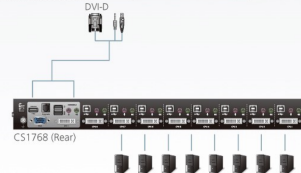

### Consola KVM Rack

Ref.	PUERTOS	SALIDA	
CL1000M	USB/PS2	VGA	
CL3800NX	USB	DVI-D	
CL6700MW	USB	DVI-D HDMI/VGA	
CL3800	USB	DVI-D HDMI/VGA	