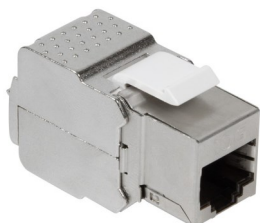

Conector keystone RJ45 Hembra.
Patch Panel FTP CAT 6A

Ref.	Presentación
KJ18F10	Bolsa 1/25/250