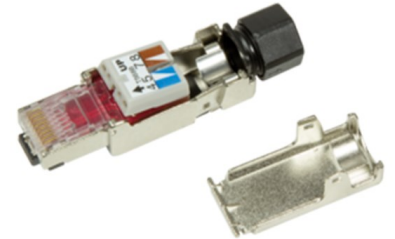

Conector FTP sin herramienta

Ref.	Presentación	CAT
MP0040	Granel	6A
MP0080	Granel	8.1