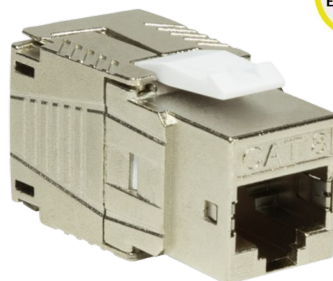

Conector keystone Hembra
RJ45 Blind. Patch Panel FTP CAT 8.1

Ref.	Presentación
KJ58C08	Bolsa 1/10/100