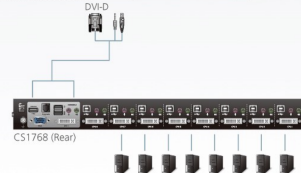

### Consola KVM Rack

Ref.	PUERTOS	SALIDA	
CL1000M	USB/PS2	VGA	
CL3800NX	USB	DVI-D	
CL6700MW	USB	DVI-D HDMI/VGA	
CL3800	USB	DVI-D HDMI/VGA	