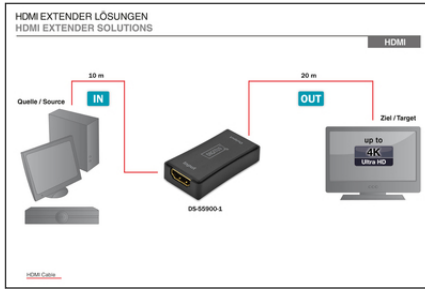

VIDEO VERLÄNGERUNGEN
VIDEO EXTENSIONS

M=Meter / meters

HDMI	0,5 M	1,5 M	3 M	5 M	10 M	15 M	20 M	30 M
DS-55900-1 (HDMI 1.4) (max. 1080p/60Hz)	0,5 M	1,5 M	3 M	5 M	10 M	15 M	20 M	30 M
DS-55901	0,5 M	1,5 M	3 M	5 M	10 M	15 M	20 M	30 M
DS-55900	0,5 M	1,5 M	3 M	5 M	10 M	15 M	20 M	30 M
DS-55900 (HDMI 1.4) (max. 1080p/60Hz)	0,5 M	1,5 M	3 M	5 M	10 M	15 M	20 M	30 M
DS-55902 (HDMI 1.4) (max. 1080p/60Hz)	0,5 M	1,5 M	3 M	5 M	10 M	15 M	20 M	30 M
DS-55903	0,5 M	1,5 M	3 M	5 M	10 M	15 M	20 M	30 M
VGA	0,5 M	1,5 M	3 M	5 M	10 M	15 M	20 M	30 M
DS-53900-1	0,5 M	1,5 M	3 M	5 M	10 M	15 M	20 M	30 M
DS-53902 (HDMI 1.4) (max. 1080p/60Hz)	0,5 M	1,5 M	3 M	5 M	10 M	15 M	20 M	30 M
DS-53900	0,5 M	1,5 M	3 M	5 M	10 M	15 M	20 M	30 M
DS-53903 (HDMI 1.4) (max. 1080p/60Hz)	0,5 M	1,5 M	3 M	5 M	10 M	15 M	20 M	30 M
DS-53902 (HDMI 1.4) (max. 1080p/60Hz)	0,5 M	1,5 M	3 M	5 M	10 M	15 M	20 M	30 M
DVI	0,5 M	1,5 M	3 M	5 M	10 M	15 M	20 M	30 M
DS-54901	0,5 M	1,5 M	3 M	5 M	10 M	15 M	20 M	30 M
DS-54101	0,5 M	1,5 M	3 M	5 M	10 M	15 M	20 M	30 M