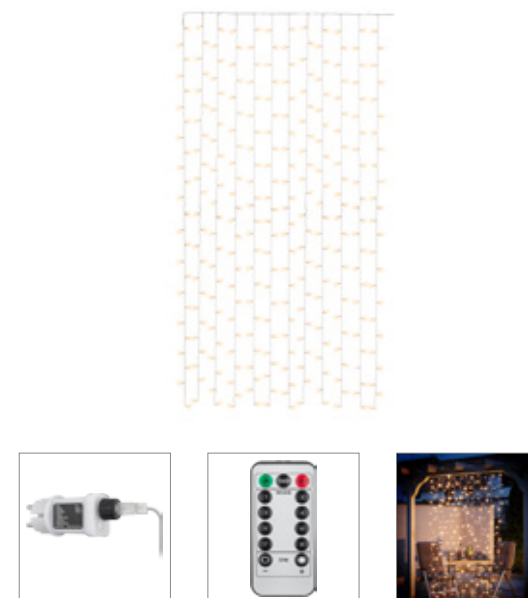

Goobay

Light Curtain with 300 LEDs

with remote control, timer function, 8 light modes, dimmer and 31 V external transformer, warm white (3000 K)

- Adapter plug with 8 modes (combination, in waves, sequential, slow glowing, chasing, slow fading, twinkle and steady light), timer 6 hrs. on/18 hrs. off and memory function
- 13-button remote control for ON/OFF, timer 6 hrs. on/18 hrs. off, 8 modes and dimmer (25 %, 50 %, 75 %, 100 %), including 1x CR2025 button cell
- Total length 6.10 m, lead 5 m, distance between the strands 10 cm, distance between the LEDs 10 cm, transparent cable
- 12 strings with 25 LEDs each and 2.50 m in length
- IP44 - for indoor and outdoor use
- Input: 100-240 V (AC), 50/60 Hz, output: 31 V (DC), 193 mA, 6 W
- Ideal decoration for Christmas, but also for parties, weddings, and much more. The original light curtain provides magic light for every occasion.

57942 Retail Box RRP 24.99 €