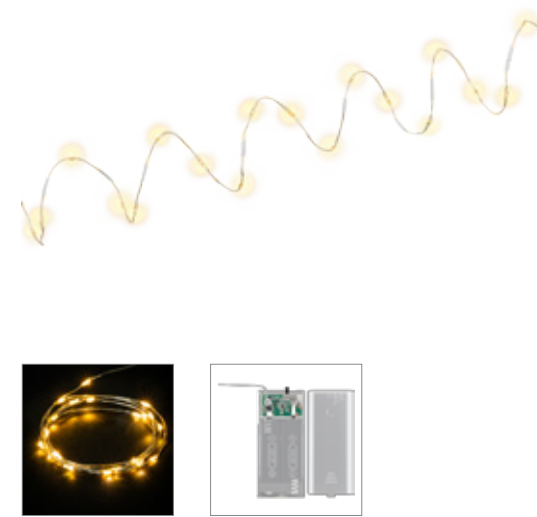

66736 Retail Box RRP 2.99 €

Goobay

2x Silver Wire Light Chain with 20 LEDs, incl. Timer

atmospheric lighting decoration for indoor use

- 2 silver-wire light chains with 20 warm white LEDs each
- with timer function – 6 hrs. on/18 hrs. off
- adds a stylish and brightening touch to all indoor spaces
- suitable for indoor use (IP20)
- battery-operated (2x AA each, not included in delivery)
- feeder: approx. 0.10 m, total length: approx. 1.05 m
- LEDs spaced 5 cm apart from one another