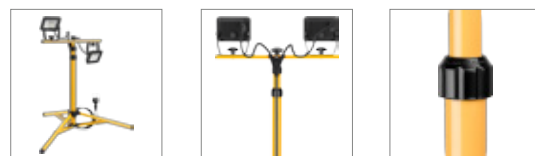

Goobay

LED Work Light with Telescopic Tripod, 2 x 20 W

with a total of 3400 lm and neutral white light (4000 K), suitable for indoor and outdoor use (IP65)

- Plug & Play twin-head work light with large-area illumination for renovation, workshop, garage and cellar
- Rotation angle lamp head: 360°, swivel angle: 180°
- Stable, height-adjustable metal tripod (63-137 cm), collapsible for easy storage
- High quality and shockproof die-cast aluminium housing, transparent and tempered glass
- Energy savings of up to 80 % compared to halogen lamp work lights
- With safety plug and 2.5 m cable (H05RN-F 3G1.0 mm²)
- Dimensions: 76 x 76 x 152 cm (WxDxH), lamp height up to max. 152 cm

57845 Retail Box RRP 59.99 €