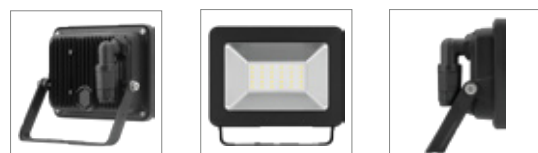

Goobay

LED outdoor floodlight, 30 W

with 2550 lm, neutral white light (4000 K) and M16 cable gland, suitable for outdoor use (IP65)

- Very bright and functional LED outdoor light in a compact design for house entrances, garages, carports and access routes
- Quick and easy assembly thanks to the practical M16 cable gland with plug-in function for a clamping area, cable diameter of 4-10 mm
- With a large beam angle of 100°, suitable for illuminating facades
- Stable, angled mounting bracket for wall mounting or attachment to a tripod with a rotation range of up to 180°
- High quality and shockproof aluminum die-cast housing, transparent and tempered glass
- Energy savings of up to 80% compared to halogen lamp floodlights
- Can also be used as a garden spotlight

black	53872	Retail Box	RRP	19.99 €
white	53873	Retail Box	RRP	19.99 €