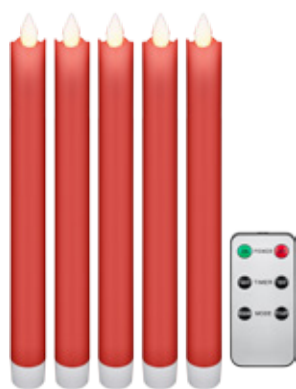

49867 Retail Box RRP 24.99 €

Goobay

Set of 5 Red LED Real Wax Rod Candles, incl. Remote Control

beautiful and safe lighting solution for many areas including homes and loggias, offices or schools

- set of 5 red LED candles (2.1 x 24 cm each)
- unique flame effect thanks to moving wick and candle shell made of real wax – hard to distinguish from real candles
- with 6-key remote - ON/OFF, Timer 4hrs./8hrs., flickering and steady light
- warm candlelight – simple, elegant and particularly safe
- can be used in places where real candles are too dangerous or are not allowed
- battery-operated - candles: 2x AA each (10 pcs./set, not included), remote control: 1x CR2025 (included)
- note: do not expose to high temperatures and strong sunlight, otherwise the candles will melt

53943 Retail Box RRP 24.99 €

Goobay

10 Wireless LED Christmas Tree Candles

with clips and IR remote control for controlling timer, light modes and dimmer

- Set of 10 white, wireless LED candles (each 1.5 x 10 cm) for festive Christmas lighting
- 8-button infrared remote control to easily control the candle light (ON/OFF, timer, light modes, 5-step dimmer), range approx. 5 m
- with timer for the light duration: optionally 4 or 8 hours adjustable
- 2 light modes: romantic candle flickering or continuous lighting in 5 brightness levels for an individual ambience
- the candles with a real-wax look and warm white LEDs are suitable for indoor use (IP20)
- practical green alligator clips and a ball joint help with attaching the candles at the Christmas tree
- battery-operated - candles: 1x AAA each (10 pcs./set, not included), remote control: 1x CR2025 (included)