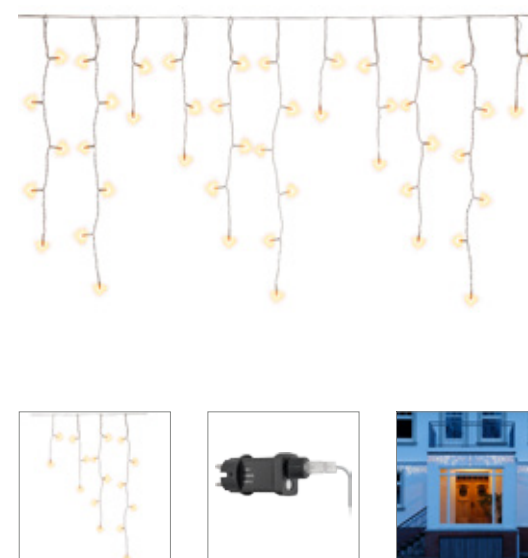

Goobay

Icicle String Light with 400 LEDs

with timer function and 24 V external transformer, warm white (3000 K), for indoor and outdoor use (IP44)

- With timer function - 6 hrs. on/18 hrs. off, one switch for ON/OFF/timer
- Total length 15 m, lead 5 m, distance between the strands 10 cm, distance between the LEDs 10 cm, transparent cable
- Length of the strands: approx. 60 cm with 6 LEDs, 50 cm with 5 LEDs, 30 cm with 3 LEDs, 20 cm with 2 LEDs
- Input: 100-240 V (AC), 50/60 Hz, output: 24 V (DC), 250 mA, 6 W
- The light decoration can be attached in the window or outside on the gutter and provides great light effects in the Advent season.
- Creates a magical winter setting in the house and an atmospheric mood in the dark months of the year

57940 Retail Box RRP 29.99 €