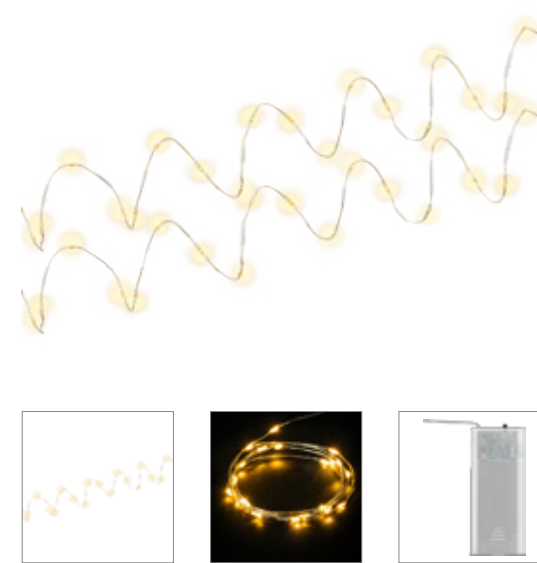

44590 Retail Box RRP 5.99 €

Goobay

Silver Wire String Light "Snowflakes" with 10 LEDs

with timer function, warm white (3000 K), battery operated

- With timer function - 6 hrs. on/18 hrs. off, switch with 3 positions - ON/OFF/timer
- total length 130 cm, lead 40 cm, distance between the LEDs 10 cm, transparent cable
- battery-operated (2x AA, not included)
- IP20 - for indoor use
- snowflakes made of metal, white, approx. 2 x 2 x 0.1 cm, plastic beads Ø 0.5 cm
- with white metal snowflakes and pearls as a decorative ornament - sets an atmospheric accent in any desired place
- thanks to the flexible metal wire, it can be ideally integrated into vessels or Christmas decorations indoors