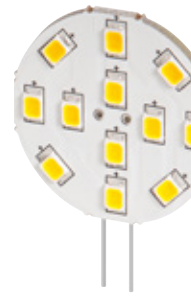

operating voltage	12 V (AC/DC)
view angle	140°
dimensions	8.5 x 30 mm

Goobay

LED Spotlight, 2 W

base G4, warm white, not dimmable

- warm white light with 3000 K
- true, natural colours thanks to 80 Ra
- does not get hot and immediately lights up when switched on
- very long service life of up to 15 years

30588	Retail Box	RRP	4.99 €