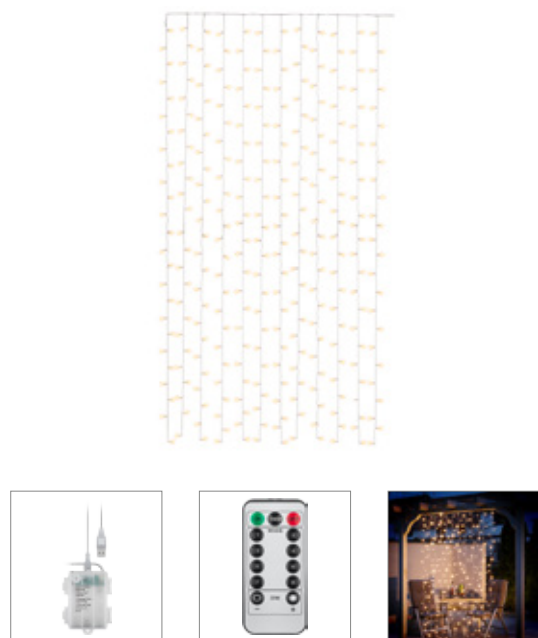

Goobay

Light Curtain with 300 LEDs

with remote control, timer function, 8 light modes, dimmer, USB and battery operation, warm white (3000 K)

- 1 m USB cable and battery box with 8 modes (one switch: combination, in waves, sequential, slow glowing, chasing, slow fading, twinkle and steady light, off)
- 13-button remote control for ON/OFF, timer 6 hrs. on/18 hrs. off, 8 modes and dimmer (25 %, 50 %, 75 %, 100 %), including 1x CR2025 button cell
- Total length 4.10 m, lead 3 m, distance between the strands 10 cm, distance between the LEDs 10 cm, transparent cable
- 12 strings with 25 LEDs each and 2.50 m in length
- With battery operation IP44 - for indoor and outdoor use, with USB operation IP20 - only for indoor use
- Battery-operated: 3x AA, 1.5 V (not included) or operation via USB connection with 5 V (DC)
- Ideal decoration for Christmas, but also for parties, weddings, and much more. The original light curtain provides magic light for every occasion.

57943 Retail Box RRP 19.99 €