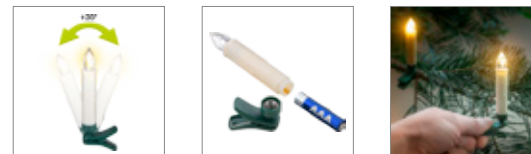

53943 Retail Box RRP 24.99 €

Goobay

10 Wireless LED Christmas Tree Candles

with clips and IR remote control for controlling timer, light modes and dimmer

- Set of 10 white, wireless LED candles (each 1.5 x 10 cm) for festive Christmas lighting
- 8-button infrared remote control to easily control the candle light (ON/OFF, timer, light modes, 5-step dimmer), range approx. 5 m
- with timer for the light duration: optionally 4 or 8 hours adjustable
- 2 light modes: romantic candle flickering or continuous lighting in 5 brightness levels for an individual ambience
- the candles with a real-wax look and warm white LEDs are suitable for indoor use (IP20)
- practical green alligator clips and a ball joint help with attaching the candles at the Christmas tree
- battery-operated - candles: 1x AAA each (10 pcs./set, not included), remote control: 1x CR2025 (included)