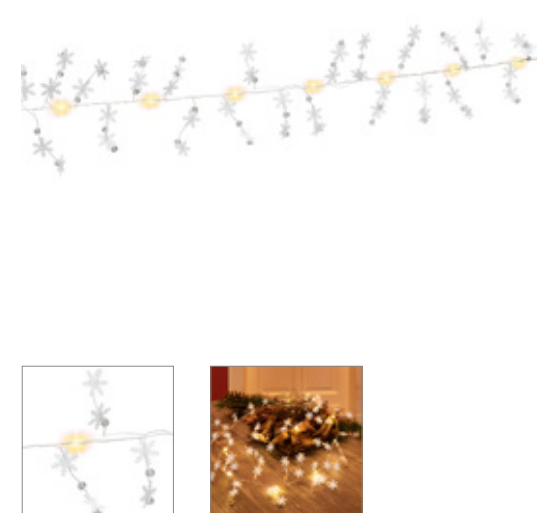

## Silver Wire String Light "Snowflakes" with 10 LEDs

with timer function, warm white (3000 K), battery operated

- With timer function - 6 hrs. on/18 hrs. off, switch with 3 positions - ON/OFF/timer
- total length 130 cm, lead 40 cm, distance between the LEDs 10 cm, transparent cable
- battery-operated (2x AA, not included)
- IP20 - for indoor use
- snowflakes made of metal, white, approx. 2 x 2 x 0.1 cm, plastic beads Ø 0.5 cm
- with white metal snowflakes and pearls as a decorative ornament - sets an atmospheric accent in any desired place
- thanks to the flexible metal wire, it can be ideally integrated into vessels or Christmas decorations indoors