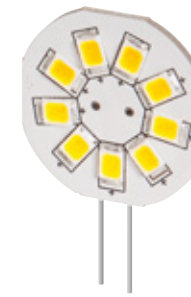

operating voltage	12 V (AC/DC)
view angle	140°
dimensions	8.5 x 22.5 mm

Goobay

LED Spotlight, 1.5 W

base G4, cool white, not dimmable

- cool white light with 6500 K
- true, natural colours thanks to 80 Ra
- does not get hot and immediately lights up when switched on
- very long service life of up to 15 years

30591	Retail Box	RRP	4.99 €