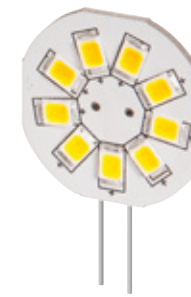

cover type	crystal clear
dimensions	24 x 12 mm

Goobay

Torch lace lens

base E10

- warm white light bulb for your torch, bicycle, magnifying glass and signalling
- the TL-3 lens shape creates a focused beam of light for use e.g. in an illuminated magnifying glass
- Miniature Edison Screw (MES) with C-2R filament and E10 base

9331¹	Bulk	0.50 W	2.2 V (DC)	250 mA	RRP	1.69 €
9334¹	Bulk	1.55 W	3.7 V (DC)	300 mA	RRP	1.89 €

cover type	crystal clear
dimensions	24 x 9.5 mm

Goobay

Tubular lamp

base E5,5

- miniature bulb for model making, e.g. for model railways, buildings or street lamps
- ideal for Christmas lighting, nativity scene lighting and fairy lights
- commonly used as an indicator or signal lamp
- midget screw base (Lilliput Edison screw, LES) with E5.5 base, C-2V filament and T5 tube, clear

9414¹	Bulk	0.30 W	6.0 V (DC)	50 mA	RRP	1.89 €
9415¹	Bulk	0.60 W	12.0 V (DC)	50 mA	RRP	1.69 €
9521¹	Bulk	1.00 W	12.0 V (DC)	80 mA	RRP	1.89 €
9524¹	Bulk	1.80 W	12.0 V (DC)	150 mA	RRP	1.89 €

cover type	crystal clear
dimensions	15 x 4.7 mm

¹ 100 pcs./unpacked

Please refer to order-codes when placing an order. Illustration and packaging similar. Changes and errors excepted.
Other products on request.

operating voltage	12 V (AC/DC)
view angle	140°
dimensions	8.5 x 22.5 mm

Goobay

LED Spotlight, 1.5 W

base G4, warm white, not dimmable

- warm white light with 3000 K
- true, natural colours thanks to 80 Ra
- does not get hot and immediately lights up when switched on
- very long service life of up to 15 years

30590	Retail Box	RRP	4.99 €