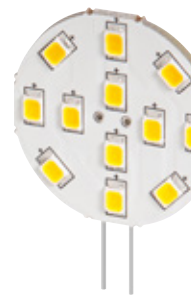

operating voltage	12 V (AC/DC)
view angle	140°
dimensions	8.5 x 30 mm

Goobay

LED Spotlight, 2 W

base G4, cool white, not dimmable

- cool white light with 6500 K
- 91 % less energy consumption compared to standard lamps
- true, natural colours thanks to 80 Ra
- does not get hot and immediately lights up when switched on
- very long service life of up to 15 years

30589	Retail Box	RRP	4.99 €

Please refer to order-codes when placing an order. Illustration and packaging similar. Changes and errors excepted.
Other products on request.