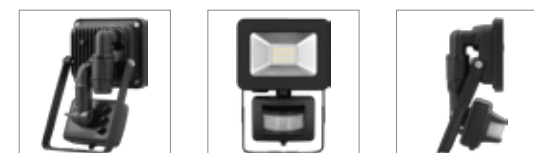

Goobay

LED Outdoor Floodlight, 10 W, with Motion Sensor

with 850 lm, neutral white light (4000 K), PIR sensor with ON/OFF function and M16 cable gland, suitable for outdoor use (IP44)

- Very bright and functional LED outdoor light in a compact design for house entrances, garages, carports and access routes
- Quick and easy assembly thanks to the practical M16 cable gland with plug-in function for a clamping area, cable diameter of 4-10 mm
- Detection range PIR sensor: max. 10 m at a 180° angle, adjustable switch-off delay (5-600 s), light sensitivity (5-2000 lx) and range (1 - 10 m)
- Highlight: the motion detector can be switched on and off, which means that it can be used as a normal outdoor spotlight
- Stable, angled mounting bracket for wall mounting or attachment to a tripod with a rotation range of up to 180°
- High quality and shockproof aluminum die-cast housing, transparent and tempered glass, plastic sensor
- Energy savings of up to 80% compared to halogen lamp floodlights

black	53877	Retail Box	RRP	14.99 €
white	53878	Retail Box	RRP	14.99 €