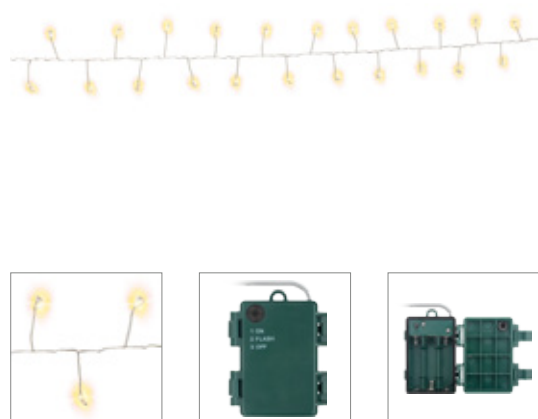

Goobay

Silver Wire Cluster String Light with 50 LEDs

with 2 light modes, warm white (3000 K), battery-operated, for indoor and outdoor use (IP44)

- The arrangement of the diodes in clusters makes the lighting look particularly lush and pompous.
- Switch with 3 settings: steady light, flashing, off
- Total length 165 cm, lead 40 cm, distance between the LEDs 2.5 cm, end length 2.5 cm, silver wire
- Battery-operated: 3x AA, 1.5 V (not included)
- Atmospheric lighting for the terrace, balcony, window, flower arrangement or bushes
- The silver wire can easily be attached and bent wherever and however you want.

57944 Retail Box RRP 5.99 €