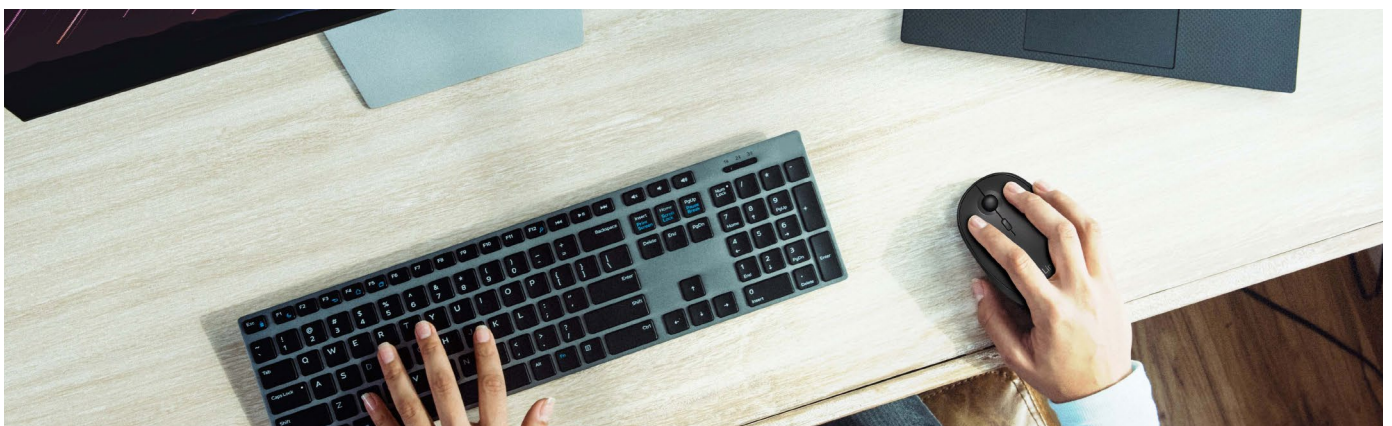

Art-No.	Color	EAN Code
ID0204	Black	4052792065725
ID0205	White	4052792065732

Specifications:

Connectivity	Wireless 2.4 GHz & Bluetooth V4.0
Wireless Receiver	USB-A Receiver
RF Modulation	GFSK
Sensor Resolution	800/1200/1600 dpi
DPI Adjustable Button	Yes
Working Distance	Up to 10 m in open area
Frequency Range	2.402–2.480 MHz
Max. Transmission Power	3,981 mW
Power Saving Mode	3-level power sleep mode
On/Off Switch	Yes
Battery Type	400 mA Lithium battery
Charging Time	2,5 hours
Housing Material	ABS
Storage Temperature	-20–60°C
Storage Humidity	20–90% RH (no condensation)
Operating Temperature	-5–40°C
Operating Humidity	20–90% RH (no condensation)
Dimensions	10,47x6,64x3,42 cm
Weight	60 g

Package Contents:

- » 1x Bluetooth & Wireless Mouse
- » 1x USB Receiver
- » 1x USB-C Charging Cable
- » 1x User Manual

Package Information:

- » Packing Dimension: mm
- » Packing Weight: kg
- » Carton Dimension: mm
- » Carton Q'ty: pcs
- » Carton Weight: kg

*The specifications and pictures are subject to change without prior notice.
*All trade names referenced are the registered trademarks of their respective owners.

Made in China