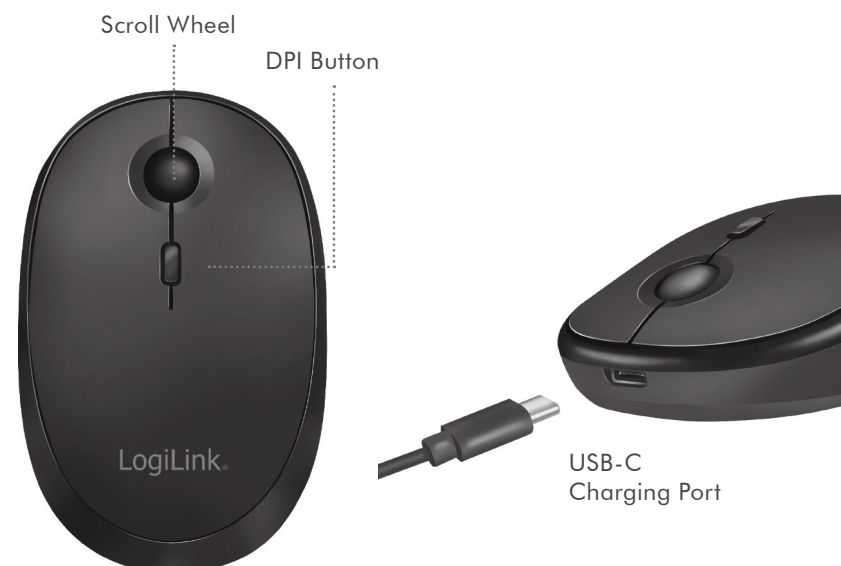

Connect Your Way

Easily connect up to two devices such as laptops, computers or tablets via Bluetooth or 2.4 GHz wireless and switch between them with the tap of a button. Works on Windows, Mac OS, Android and iOS operating systems.

On-The-Fly DPI Button

Switch to 800/1200/1600 resolution with the DPI button in an instant; it provides sensitivity and accurate tracking on various surfaces. Simply change the cursor sensitivity based on what you are doing to meet your daily work needs.

All-Day Comfort

Designed for hours of comfort, features a curved shape for great palm support, and a scroll wheel for superior control. The comfortable design is also compact and wireless, so you can take it anywhere.

Energy-Efficient Design

Saves power by going into sleep mode after 10 minutes of inactivity and wakes up with a click of a button.