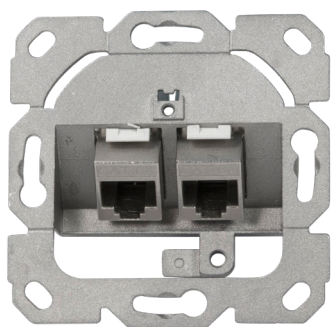

Modular Face Plate/Wall Outlet For CAT.6A with RJ45 Connector

Art no.: NK4023

Technical Features

Modular design, keystone modules can be changed

80 x 80mm outer frame, compatible with most German wall switch series

Complete set incl. frame, central insert and keystone jack (RJ45 or LWL-LC)

2 x CAT.6A STP short body toolless keystone jacks

2 x RJ45 ports

Color: RAL9010 White

Technical Drawings

NK4023

4 052792 053142

Made in China

Modular Face Plate/Wall Outlet x 1

Packaging Information

Packing Dimension	85 x 85 x 65mm
Packing Weight	0.102kg
Carton Dimension	36 x 36 x 28.5mm
Carton Q'ty	64pcs
Carton Weight	8.3kg

NK4023

4 052792 053142