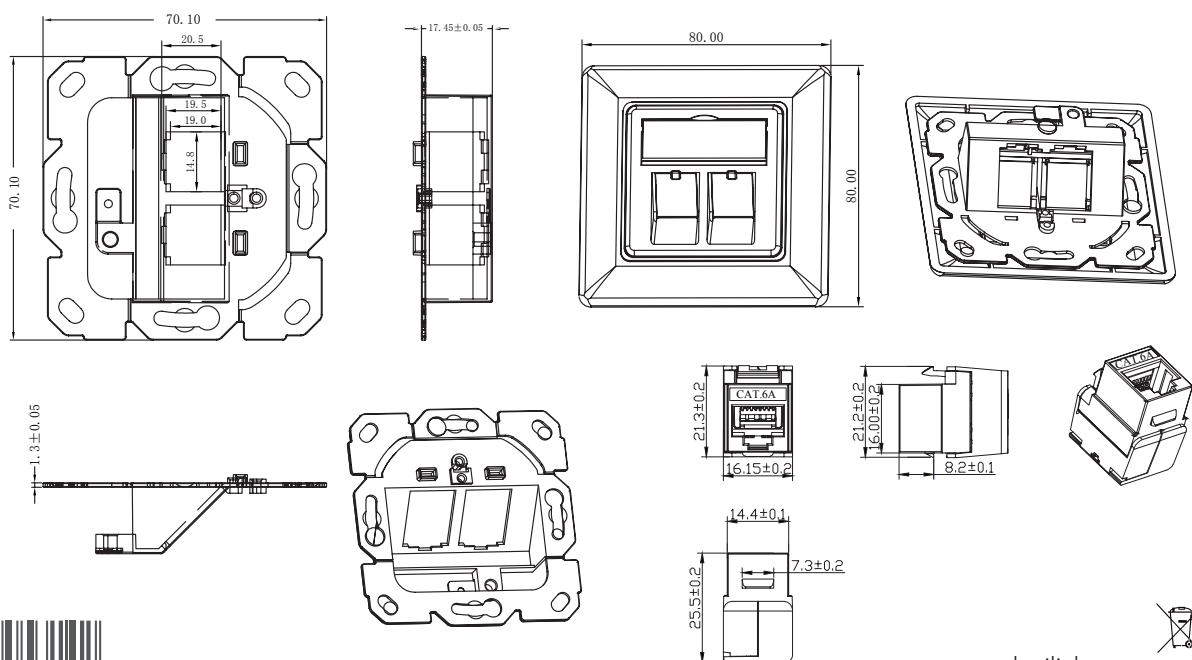

Modular Face Plate/Wall Outlet For CAT.6A with RJ45 Connector

Art no.: NK4023

Technical Features

Modular design, keystone modules can be changed

80 x 80mm outer frame, compatible with most German wall switch series

Complete set incl. frame, central insert and keystone jack (RJ45 or LWL-LC)

2 x CAT.6A STP short body toolless keystone jacks

2 x RJ45 ports

Color: RAL9010 White

Technical Drawings

NK4023

4 052792 053142

Made in China

Modular Face Plate/Wall Outlet x 1

Packaging Information

Packing Dimension	85 x 85 x 65mm
Packing Weight	0.102kg
Carton Dimension	36 x 36 x 28.5mm
Carton Q'ty	64pcs
Carton Weight	8.3kg

NK4023

4 052792 053142