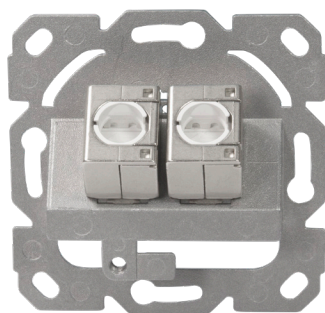

Modular Face Plate/Wall Outlet For CAT.6A with RJ45 Connector

Art no.: NK4023

Technical Features

Modular design, keystone modules can be changed

80 x 80mm outer frame, compatible with most German wall switch series

Complete set incl. frame, central insert and keystone jack (RJ45 or LWL-LC)

2 x CAT.6A STP short body toolless keystone jacks

2 x RJ45 ports

Color: RAL9010 White

Technical Drawings

NK4023

4 052792 053142

Made in China

Modular Face Plate/Wall Outlet x 1

Packaging Information

Packing Dimension	85 x 85 x 65mm
Packing Weight	0.102kg
Carton Dimension	36 x 36 x 28.5mm
Carton Q'ty	64pcs
Carton Weight	8.3kg

NK4023

4 052792 053142