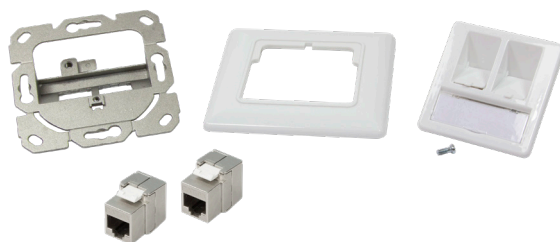

Modular Face Plate/Wall Outlet For CAT.6A with RJ45 Connector

Art no.: NK4023

Technical Features

Modular design, keystone modules can be changed

80 x 80mm outer frame, compatible with most German wall switch series

Complete set incl. frame, central insert and keystone jack (RJ45 or LWL-LC)

2 x CAT.6A STP short body toolless keystone jacks

2 x RJ45 ports

Color: RAL9010 White

Technical Drawings

NK4023

4 052792 053142

Made in China

Modular Face Plate/Wall Outlet x 1

Packaging Information

Packing Dimension	85 x 85 x 65mm
Packing Weight	0.102kg
Carton Dimension	36 x 36 x 28.5mm
Carton Q'ty	64pcs
Carton Weight	8.3kg

NK4023

4 052792 053142