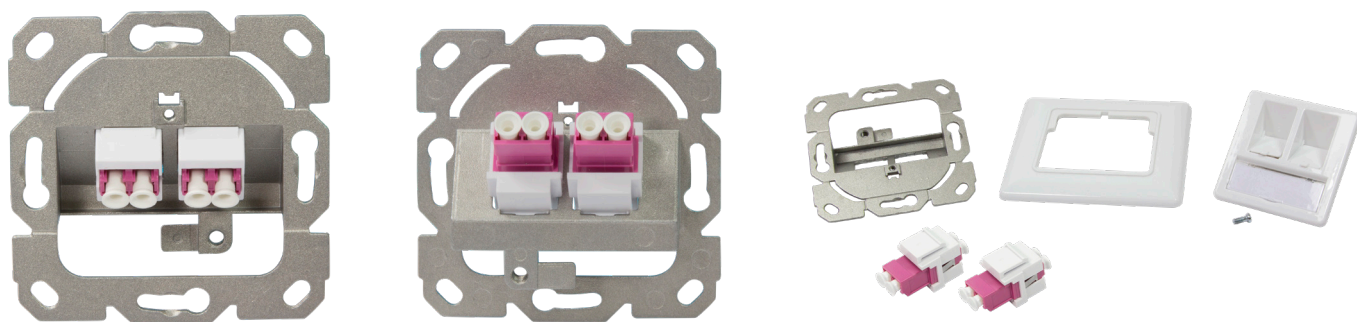

Modular Face Plate/Wall Outlet For Fiber Optic with LC-Duplex Connector

Art no.: NK4024

Technical Features

Modular design, keystone modules can be changed

80 x 80mm outer frame, compatible with most German wall switch series

Complete set incl. frame, central insert and keystone jack (RJ45 or LWL-LC)

2 x 45° Duplex ports

2 x LC-Duplex adapter, erika-violet color

Color: RAL9010 White

Technical Drawings

NK4024

4 052792 053197

Made in China

Modular Face Plate/Wall Outlet x 1

Packaging Information

Packing Dimension	85 x 85 x 65mm
Packing Weight	0.625kg
Carton Dimension	36 x 36 x 28.5mm
Carton Q'ty	64pcs
Carton Weight	5.71kg

NK4024

4 052792 053197