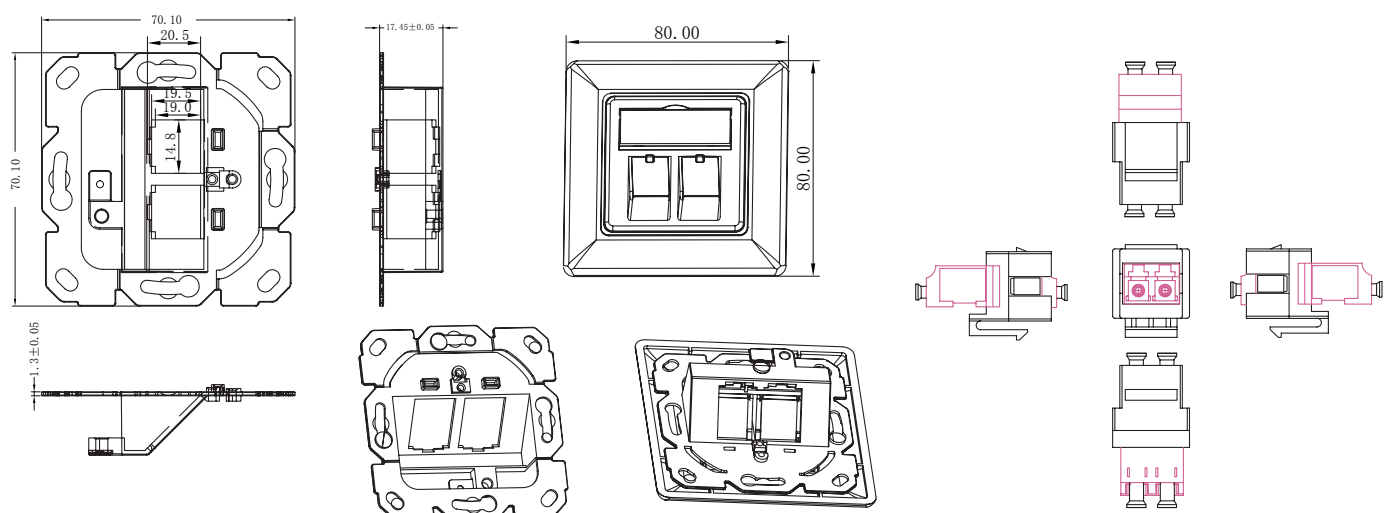

Modular Face Plate/Wall Outlet For Fiber Optic with LC-Duplex Connector

Art no.: NK4024

Technical Features

Modular design, keystone modules can be changed

80 x 80mm outer frame, compatible with most German wall switch series

Complete set incl. frame, central insert and keystone jack (RJ45 or LWL-LC)

2 x 45° Duplex ports

2 x LC-Duplex adapter, erika-violet color

Color: RAL9010 White

Technical Drawings

NK4024

4 052792 053197

Made in China

Modular Face Plate/Wall Outlet x 1

Packaging Information

Packing Dimension	85 x 85 x 65mm
Packing Weight	0.625kg
Carton Dimension	36 x 36 x 28.5mm
Carton Q'ty	64pcs
Carton Weight	5.71kg

NK4024

4 052792 053197