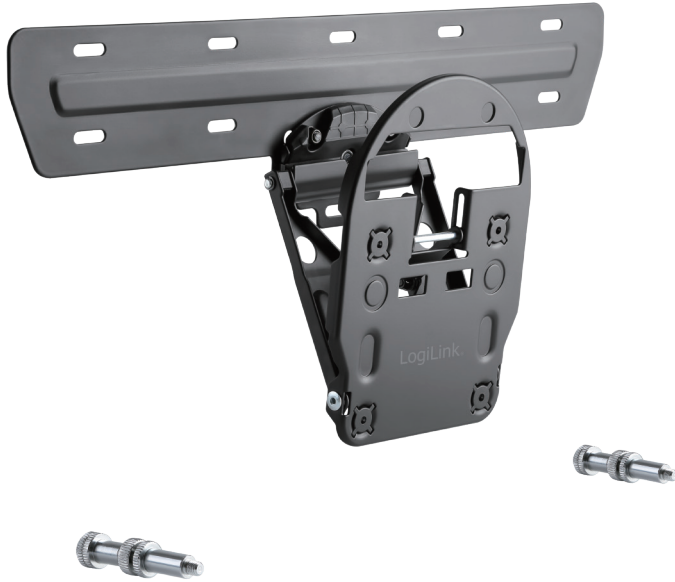

LogiLink®

Tilt TV Wall Mount

For 49"/55"/65" SAMSUNG® QLED TV

Art. No.: BP0081

Hang the TV onto the wall to gain more living space.

Micro Gap Design

Gains more space and adds a modern look to your house.

Detachable Panel.

Toolless Tilting

Toolless tilting for the optimal viewing position.

Suit for Curved TV.

Best Connectivity

RoHS
compliant

* The specifications and pictures are subject to change without notice.
* All trade names referenced are the registered trademark of their respective owners.

BP0081

Made in China

LogiLink®

Tilt TV Wall Mount

For 49"/55"/65" SAMSUNG® QLED TV

Art. No.: BP0081

Various Positions for Profile Adjustment

Allow TV to be viewed comfortably.

LogiLink®

Tilt TV Wall Mount

For 49"/55"/65" SAMSUNG® QLED TV

Art. No.: BP0081

Specification:

Screen Size	49"/55"/65" SAMSUNG® QLED TV
Weight Capacity	50kg/110lbs
VESA	110x108mm
Profile	17-92mm
Screen Level	-3°~3°
Material	Steel, Plastic
Color	Black
Product Size	17 x 520 x 278mm