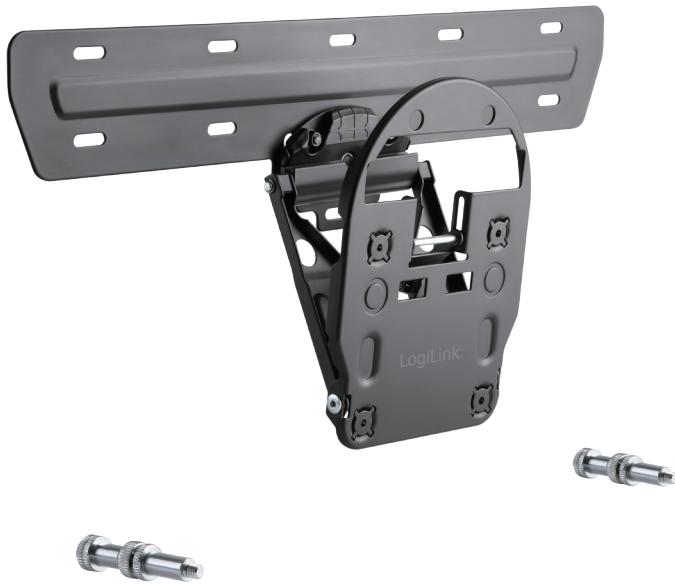

LogiLink®

Tilt TV Wall Mount

For 49"/55"/65" SAMSUNG® QLED TV

Art. No.: BP0081

Hang the TV onto the wall to gain more living space.

Micro Gap Design

Gains more space and adds a modern look to your house.

Detachable Panel.

LogiLink®

Tilt TV Wall Mount

For 49"/55"/65" SAMSUNG® QLED TV

Art. No.: BP0081

Specification:

Screen Size	49"/55"/65" SAMSUNG® QLED TV
Weight Capacity	50kg/110lbs
VESA	110x108mm
Profile	17-92mm
Screen Level	-3°~3°
Material	Steel, Plastic
Color	Black
Product Size	17 x 520 x 278mm

Technical Drawing:

* The specifications and pictures are subject to change without notice.
* All trade names referenced are the registered trademark of their respective owners.

BP0081

Made in China

Best Connectivity

LogiLink®

Tilt TV Wall Mount

For 49"/55"/65" SAMSUNG® QLED TV

Art. No.: BP0081

Package Content:

- » 1 x TV Wall Mount
- » 1 x Screw Package
- » 1 x User Manual

Package Information:

- » Packing Dimension: 565 x 205 x 60mm
- » Packing Weight: 2.23kg
- » Carton Dimension: 580 x 430 x 265mm
- » Carton Q'ty: 8pcs
- » Carton Weight: 19.3kg