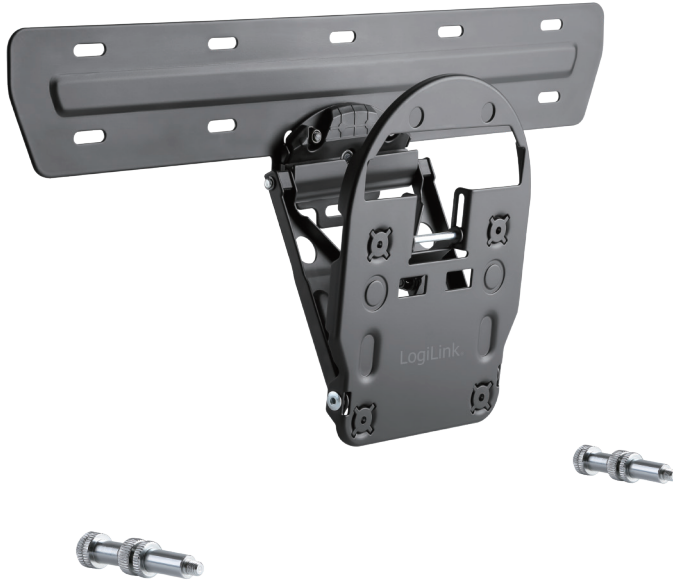

LogiLink®

Tilt TV Wall Mount

For 49"/55"/65" SAMSUNG® QLED TV

Art. No.: BP0081

Hang the TV onto the wall to gain more living space.

Micro Gap Design

Gains more space and adds a modern look to your house.

Detachable Panel.

Toolless Tilting

Toolless tilting for the optimal viewing position.

Suit for Curved TV.

Best Connectivity

RoHS
compliant

* The specifications and pictures are subject to change without notice.
* All trade names referenced are the registered trademark of their respective owners.

BP0081

Made in China

LogiLink®

Tilt TV Wall Mount

For 49"/55"/65" SAMSUNG® QLED TV

Art. No.: BP0081

Various Positions for Profile Adjustment

Allow TV to be viewed comfortably.

LogiLink®

Tilt TV Wall Mount

For 49"/55"/65" SAMSUNG® QLED TV

Art. No.: BP0081

Specification:

Screen Size	49"/55"/65" SAMSUNG® QLED TV
Weight Capacity	50kg/110lbs
VESA	110x108mm
Profile	17-92mm
Screen Level	-3°~3°
Material	Steel, Plastic
Color	Black
Product Size	17 x 520 x 278mm