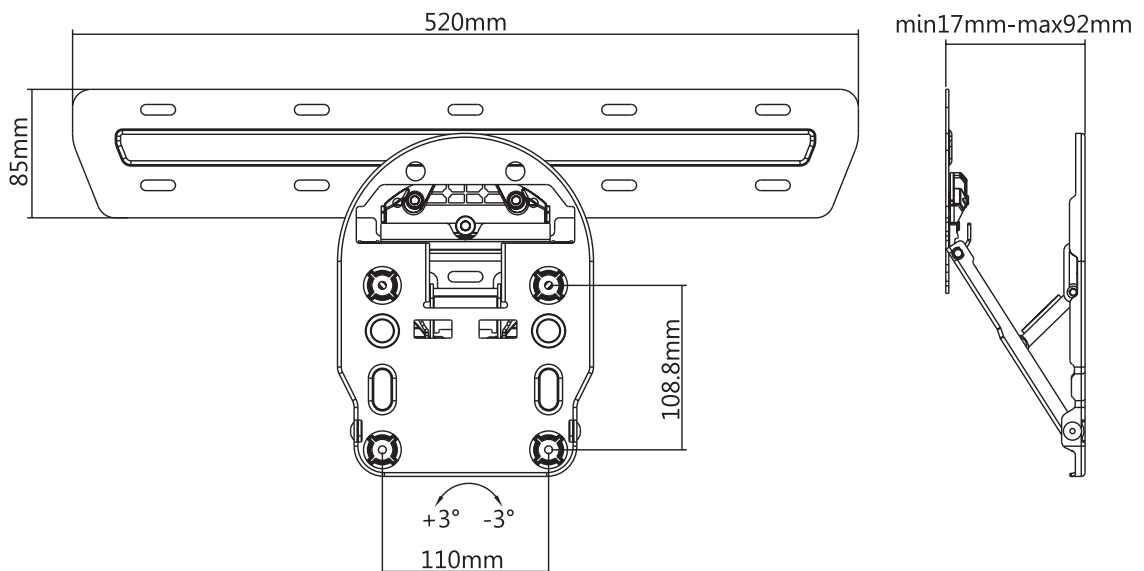

LogiLink®

Tilt TV Wall Mount

For 49"/55"/65" SAMSUNG® QLED TV

Art. No.: BP0081

Specification:

Screen Size	49"/55"/65" SAMSUNG® QLED TV
Weight Capacity	50kg/110lbs
VESA	110x108mm
Profile	17-92mm
Screen Level	-3°~3°
Material	Steel, Plastic
Color	Black
Product Size	17 x 520 x 278mm

Technical Drawing:

* The specifications and pictures are subject to change without notice.
* All trade names referenced are the registered trademark of their respective owners.

BP0081

Made in China

Best Connectivity

LogiLink®

Tilt TV Wall Mount

For 49"/55"/65" SAMSUNG® QLED TV

Art. No.: BP0081

Package Content:

- » 1 x TV Wall Mount
- » 1 x Screw Package
- » 1 x User Manual

Package Information:

- » Packing Dimension: 565 x 205 x 60mm
- » Packing Weight: 2.23kg
- » Carton Dimension: 580 x 430 x 265mm
- » Carton Q'ty: 8pcs
- » Carton Weight: 19.3kg