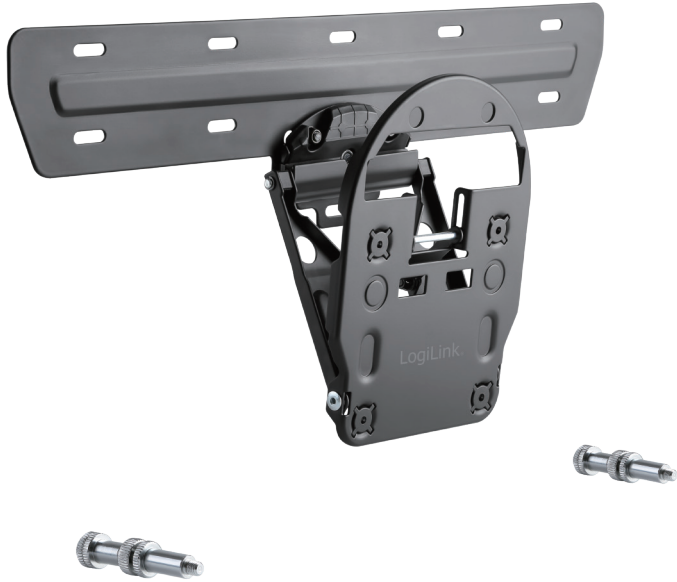

LogiLink®

Tilt TV Wall Mount

For 49"/55"/65" SAMSUNG® QLED TV

Art. No.: BP0081

Hang the TV onto the wall to gain more living space.

Micro Gap Design

Gains more space and adds a modern look to your house.

Detachable Panel.

Toolless Tilting

Toolless tilting for the optimal viewing position.

Suit for Curved TV.

Best Connectivity

RoHS
compliant

* The specifications and pictures are subject to change without notice.
* All trade names referenced are the registered trademark of their respective owners.

BP0081

Made in China

LogiLink®

Tilt TV Wall Mount

For 49"/55"/65" SAMSUNG® QLED TV

Art. No.: BP0081

Various Positions for Profile Adjustment

Allow TV to be viewed comfortably.

LogiLink®

Tilt TV Wall Mount

For 49"/55"/65" SAMSUNG® QLED TV

Art. No.: BP0081

Specification:

Screen Size	49"/55"/65" SAMSUNG® QLED TV
Weight Capacity	50kg/110lbs
VESA	110x108mm
Profile	17-92mm
Screen Level	-3°~3°
Material	Steel, Plastic
Color	Black
Product Size	17 x 520 x 278mm