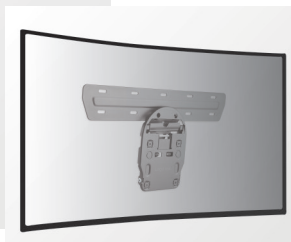

LogiLink®

Tilt TV Wall Mount

For 49"/55"/65" SAMSUNG® QLED TV

Art. No.: BP0081

Hang the TV onto the wall to gain more living space.

Micro Gap Design

Gains more space and adds a modern look to your house.

Detachable Panel.

Toolless Tilting

Toolless tilting for the optimal viewing position.

Suit for Curved TV.

Best Connectivity

RoHS
compliant

* The specifications and pictures are subject to change without notice.
* All trade names referenced are the registered trademark of their respective owners.

BP0081

Made in China

LogiLink®

Tilt TV Wall Mount

For 49"/55"/65" SAMSUNG® QLED TV

Art. No.: BP0081

Various Positions for Profile Adjustment

Allow TV to be viewed comfortably.

LogiLink®

Tilt TV Wall Mount

For 49"/55"/65" SAMSUNG® QLED TV

Art. No.: BP0081

Specification:

Screen Size	49"/55"/65" SAMSUNG® QLED TV
Weight Capacity	50kg/110lbs
VESA	110x108mm
Profile	17-92mm
Screen Level	-3°~3°
Material	Steel, Plastic
Color	Black
Product Size	17 x 520 x 278mm